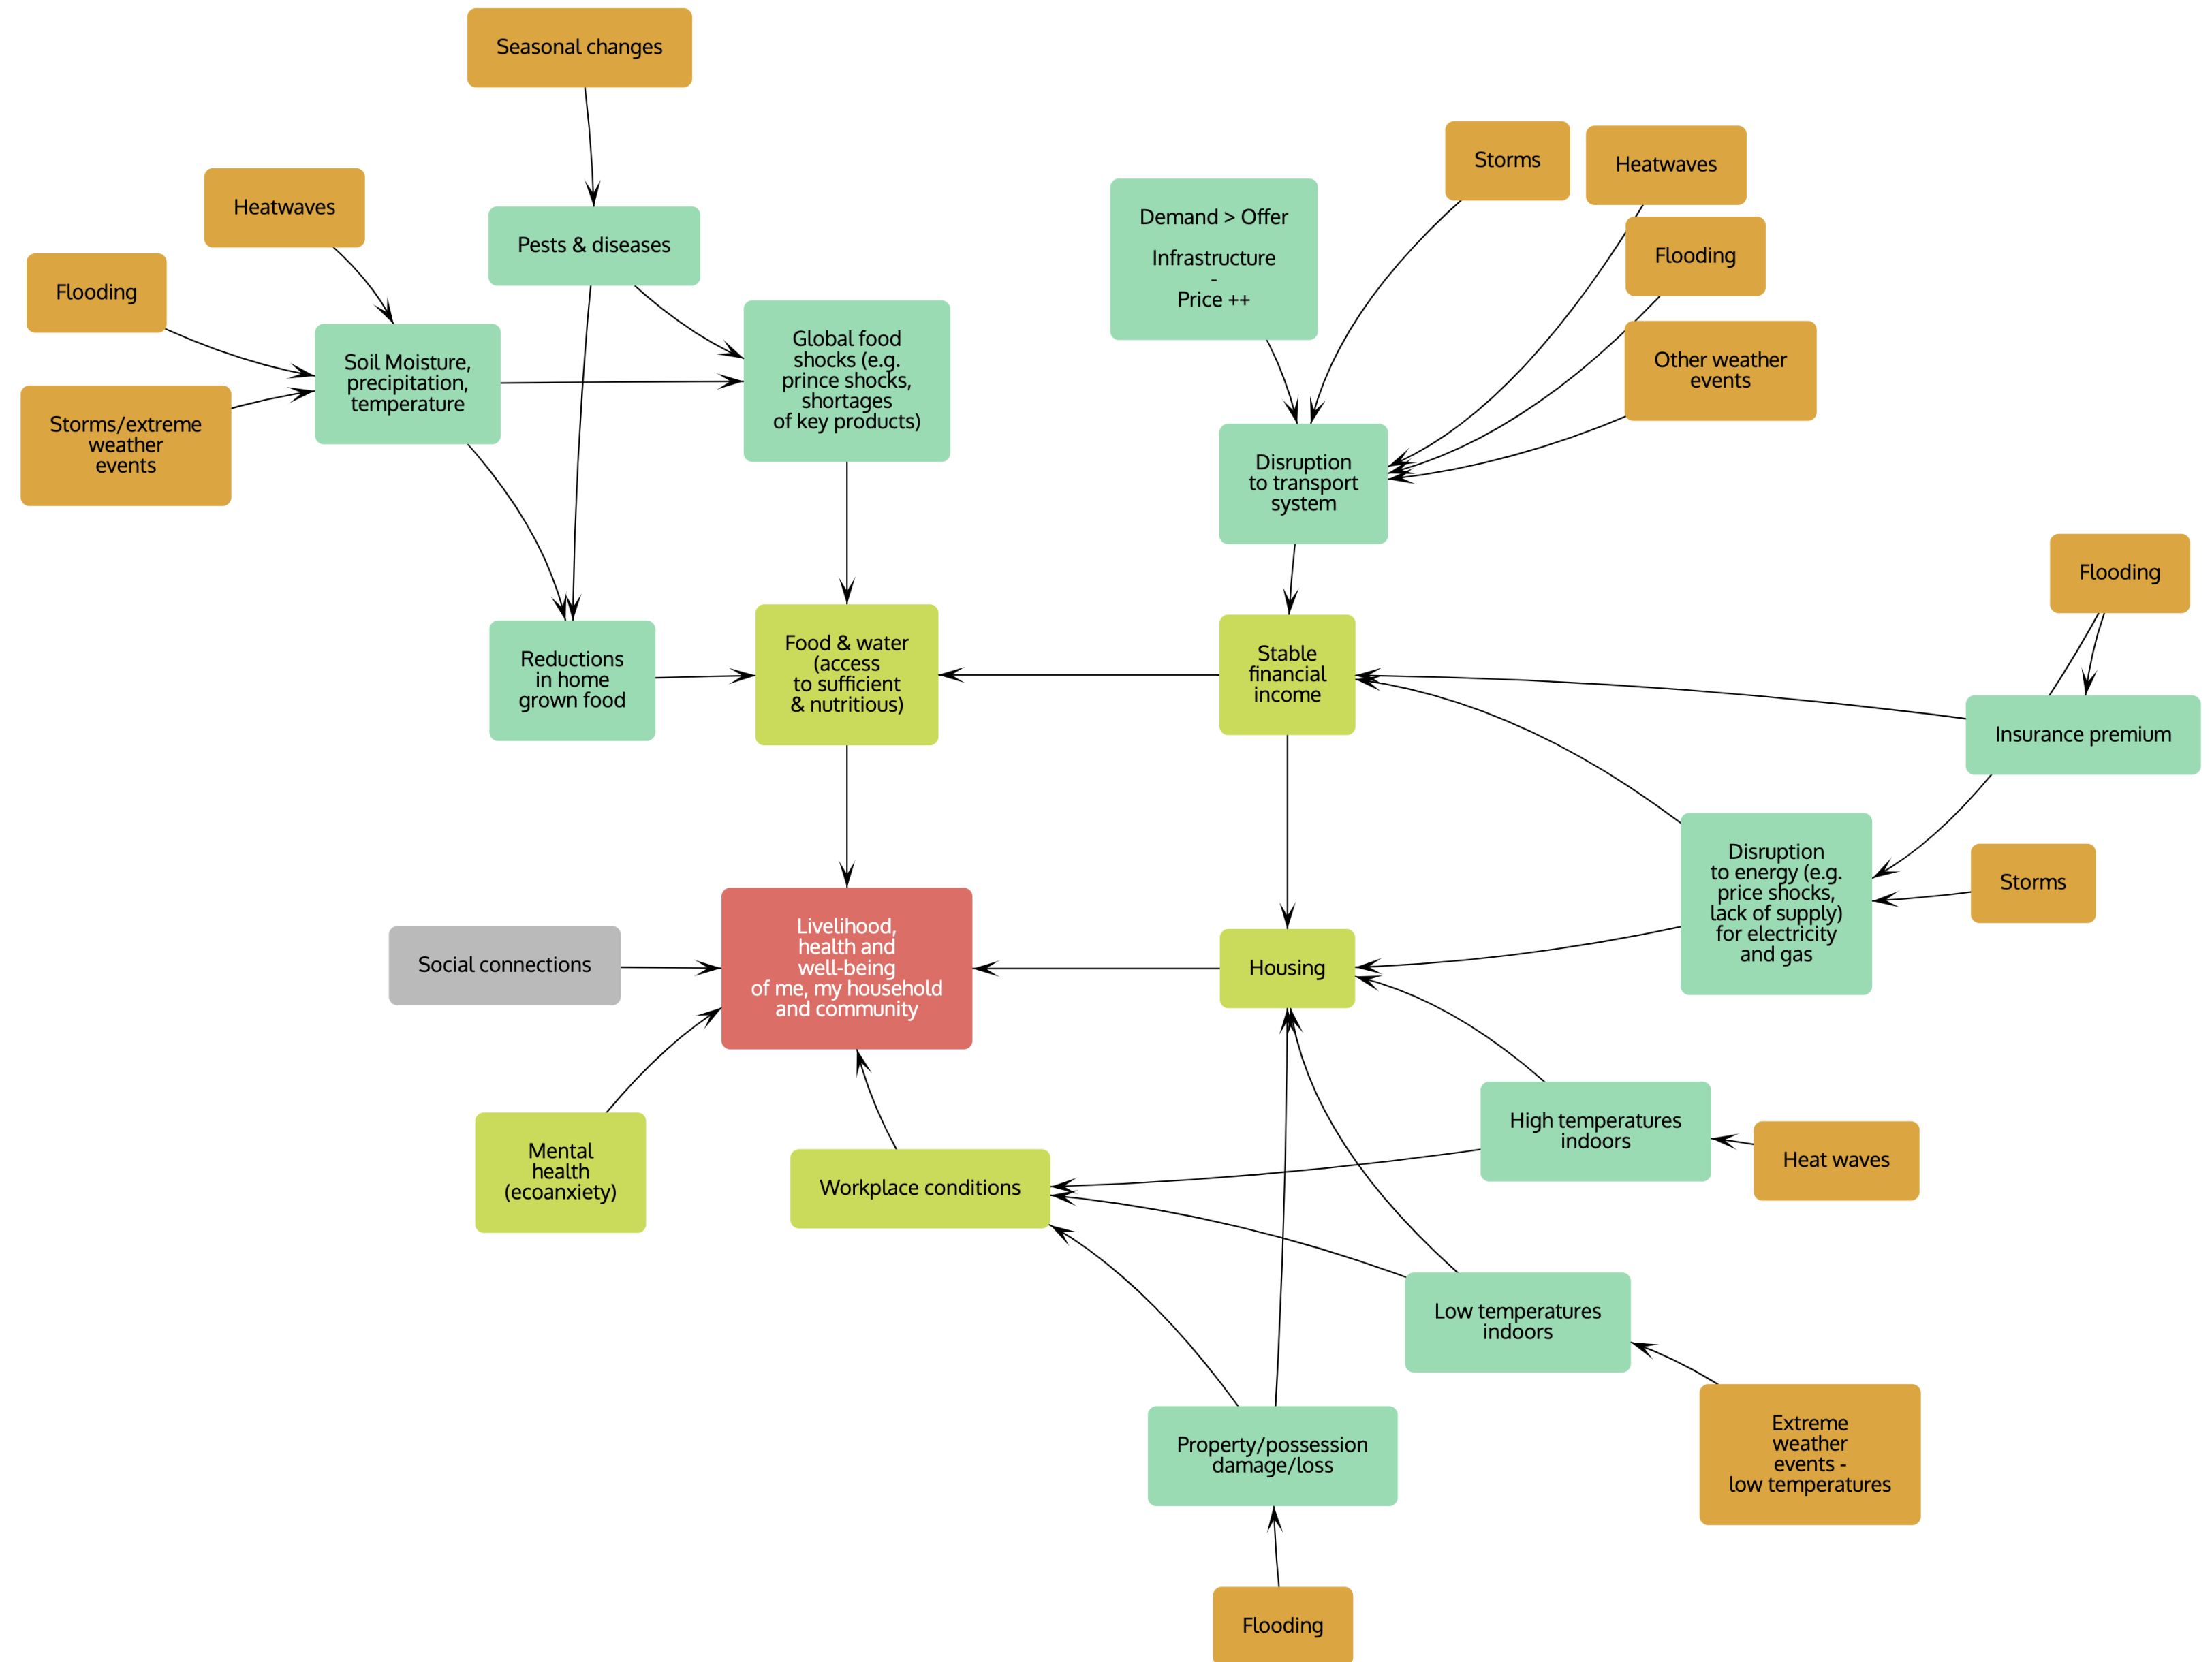

**Participatory  
System Mapping:**  
a group of stakeholders  
collaboratively develop a  
simple causal map of an  
issue during the course of a  
workshop.

# Climate drivers and effects

<https://prsm.uk/prsm.html?room=RGF-RNN-FPZ-BDY>

# <https://prsm.uk>

Participatory System Mapper

[About](#) [Our Story](#) [Examples](#) [Help Centre](#) [Community](#)

[Start now](#)

# PRSM

The Participatory System Mapper (PRSM) is a free, open-source and secure tool for mind-mapping and system visualisation